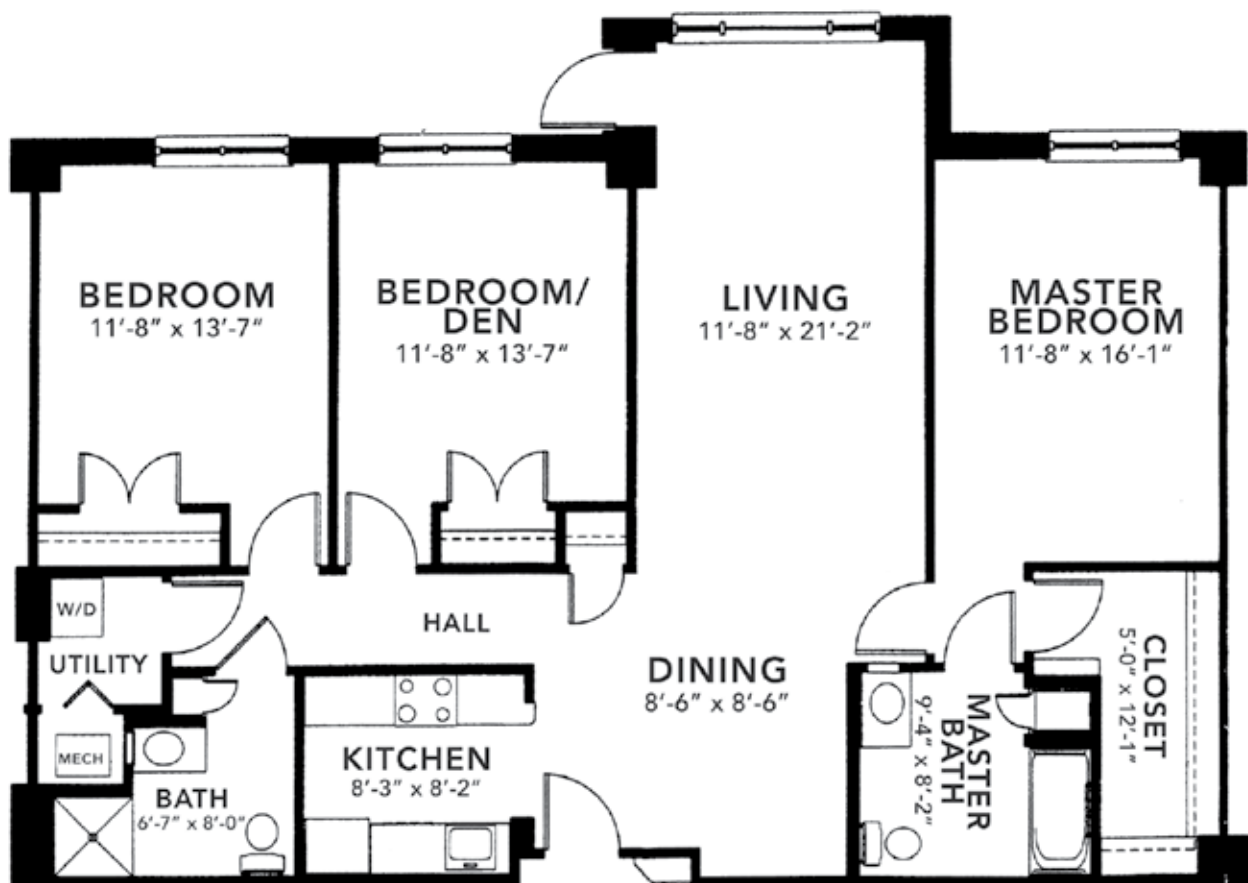

CONTACT US! Call (336) 668-4900 or visit riverlandings.org

CLASSIC II

3 - Bedroom Apartment
1500 SQ. FT.

CONTACT US! Call (336) 668-4900 or visit riverlandings.org