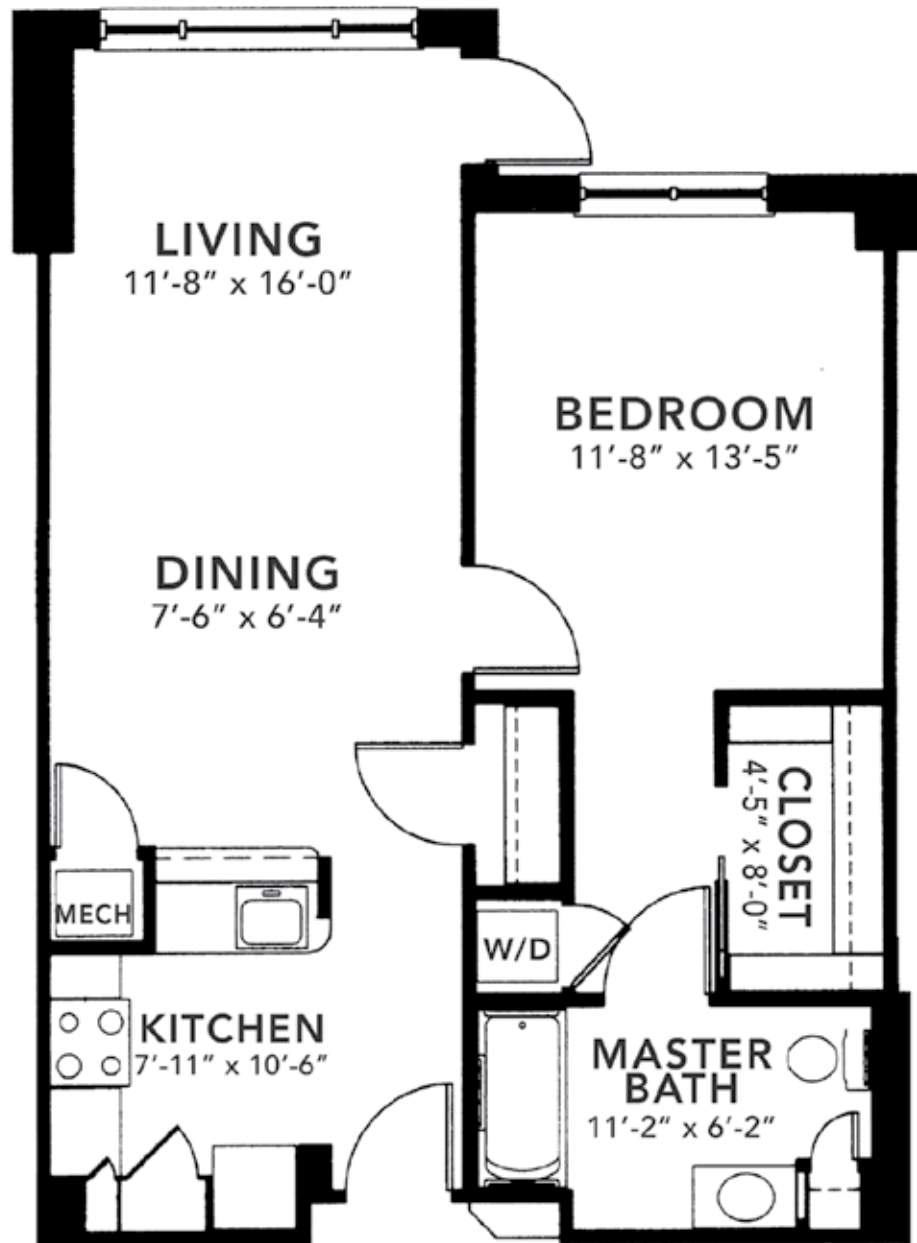

HERITAGE

1 - Bedroom Apartment
750 SQ. FT.

CONTACT US! Call (336) 668-4900 or visit riverlandingsr.org

CONTACT US! Call (336) 668-4900 or visit riverlandings.org