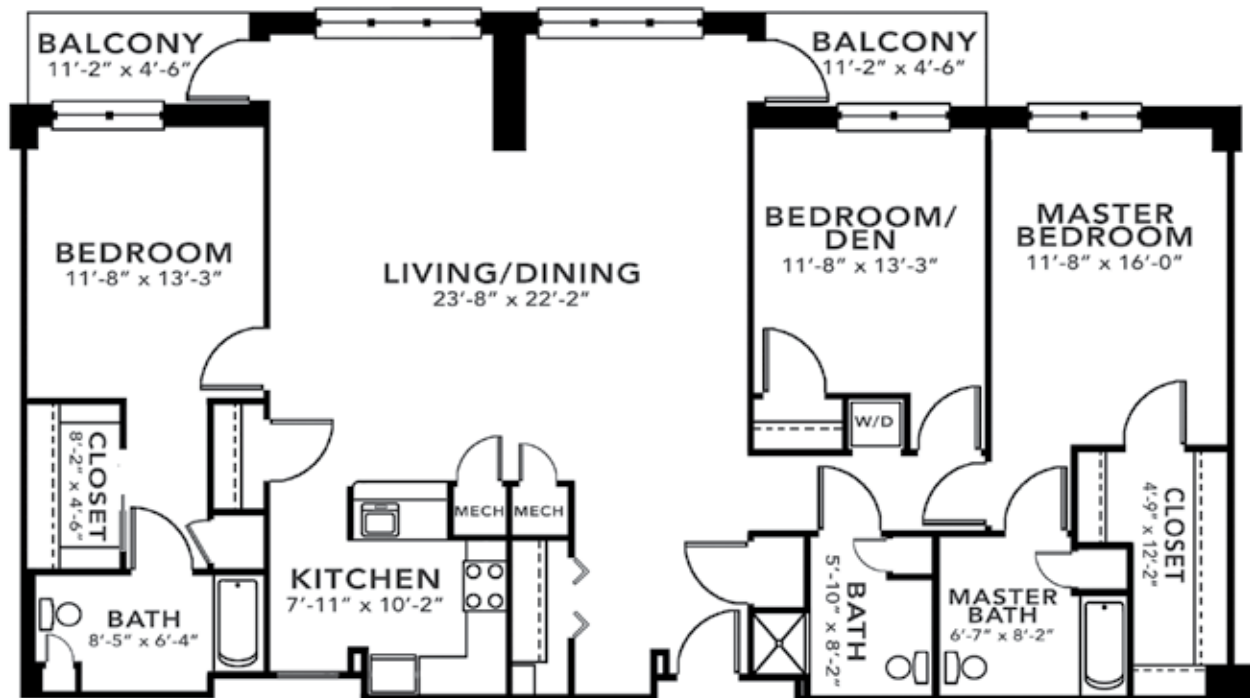

LEGENDS

3 - Bedroom Deluxe Apartment
1800 SQ. FT.

CONTACT US! Call (336) 668-4900 or visit riverlandings.org

CONTACT US! Call (336) 668-4900 or visit riverlandings.org